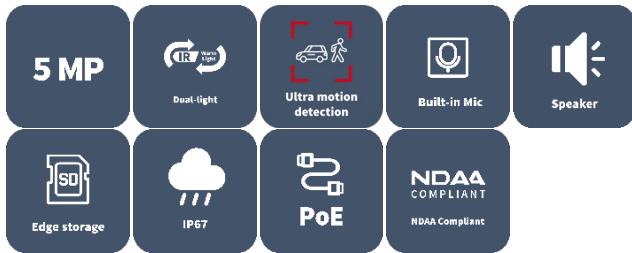

# 5MP HD Smart Dual Light Fixed Network Camera Module

### Features

- High quality image with 5 MP, 1/3.0" CMOS sensor
- 5 MP (2880 × 1620)@25/20 fps; 4 MP (2560 × 1440)@25/20 fps; 3 MP (2304 × 1296)@30/25 fps; 1080P (1920 × 1080)@30/25 fps
- Support ultra motion detection (human/ vehicle detection)
- Smart dual-light ensures high quality image
- Ultra 265, H.265, H.264
- Built-in mic and speaker
- 2D/3D DNR (digital noise reduction)
- ROI (region of interest) ensures image quality in areas of interest with low bandwidth
- Up to 30 m (98.4 ft.) IR and warm light distance
- IP67 protection
- DC 12 V, PoE power supply