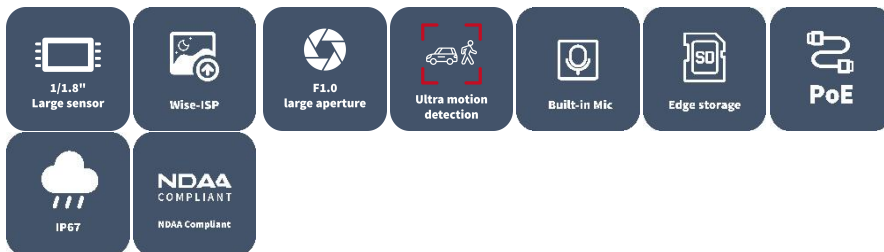

6MP Fixed Warm Light Turret Network Camera SHC86S-PA

Features

- High quality image with 6 MP, 1/1.8" CMOS sensor and F1.0 large aperture lens
- 6MP (3200*1800)@25fps; 3 MP (2304 × 1296)@30/25 fps; 1080P (1920 × 1080)@30/25 fps
- Ultra 265, H.265, H.264, MJPEG
- Supports ColorHunter with Wise-ISP technology, deeply optimizing color, detail, and smear effects in extremely low- light scenes
- 120 dB true WDR technology enables clear image in strong light scene
- Supports 9:16 corridor mode
- Built- in mic

- White light, up to 30 m (98.4 ft.) warm light distance
- MicroSD, up to 512 GB
- IP67 protection
- Supports PoE power supply
- 3- axis

Specifications

Model	SHC86S-PA
Camera	
Max Resolution	6 MP
Sensor	1/1.8" CMOS
Min. Illumination	Color: 0.0003 Lux (F1.0, AGC ON)
Shutter	Auto/Manual, 1 to 1/100000 s
Adjustment Angle	Pan: 0° to 360°, Tilt: 0° to 75°, Rotate: 0° to 360°
S/N	> 52 dB
WDR	120 dB
Lens	
Focal Length	2.8 mm
Iris Type	Fixed
Iris	F1.0
Field of View (H)	107.6°
Field of View (V)	58.4°